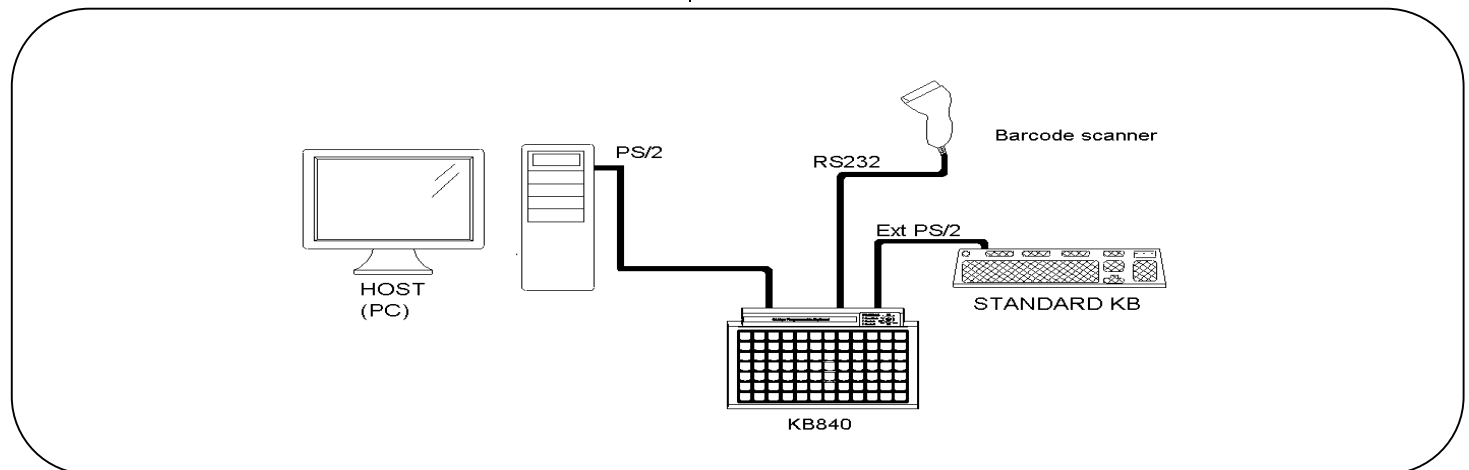

Features:

- ☆ **Equipped with 8-position mechanical key lock for keyboard security and mode select**
- ☆ **Programmable up to 110 characters for each key**
- ☆ **Equipped with RS-232 connector to connect RS-232 device**
- Cherry mechanical key switch with high reliability
- Relegendable keycaps for easily installing the labels
- LED indicators for showing the status of the keyboard
- No device driver and no memory resident program needed after keyboard programming is completed

Applications:

- PC-based integrated POS system
- Special application system
- Banking terminal

Specifications:

Interface	PC AT keyboard port RS-232
Operation System	All OS supporting PC type keyboard
Key pitch	19.05 mm
Key stroke	4 mm
MSR reader	ISO standard, Single track, Dual tracks or Three tracks
Key switch contact resistance	< 200m Ohms; Typ. 25m Ohms
Operation Temperature	5 ~ 45°C
Dimension	190 (L) x 260 (W) x 43 (H) mm

Ordering information:

- KB840 – AT keyboard interface, without MSR
- KB842 – AT keyboard interface, with MSR TK2
- KB843 – AT keyboard interface, with MSR TK1&2
- KB847 – AT keyboard interface, with MSR TK1&2&3
- KB840R – RS-232 interface, without MSR
- KB842R – RS-232 interface, with MSR TK2
- KB843R – RS-232 interface, with MSR TK1&2
- KB847R – RS-232 interface, with MSR TK1&2&3

※ **Specification is subject to change without notice.**

We welcome OEM inquiries

- Custom design manufacturing is available
- Custom device programming is available
- Call factory for other configuration

8F.,NO.31, LANE 169, KANG-NING STREET,HSI-CHIH,TAIPEI,TAIWAN

TEL: 886-2-26954214
FAX: 886-2-26954213
e-mail: promag@ms24.hinet.net
gigatms@ms3.hinet.net
http://www.gigatms.com.tw